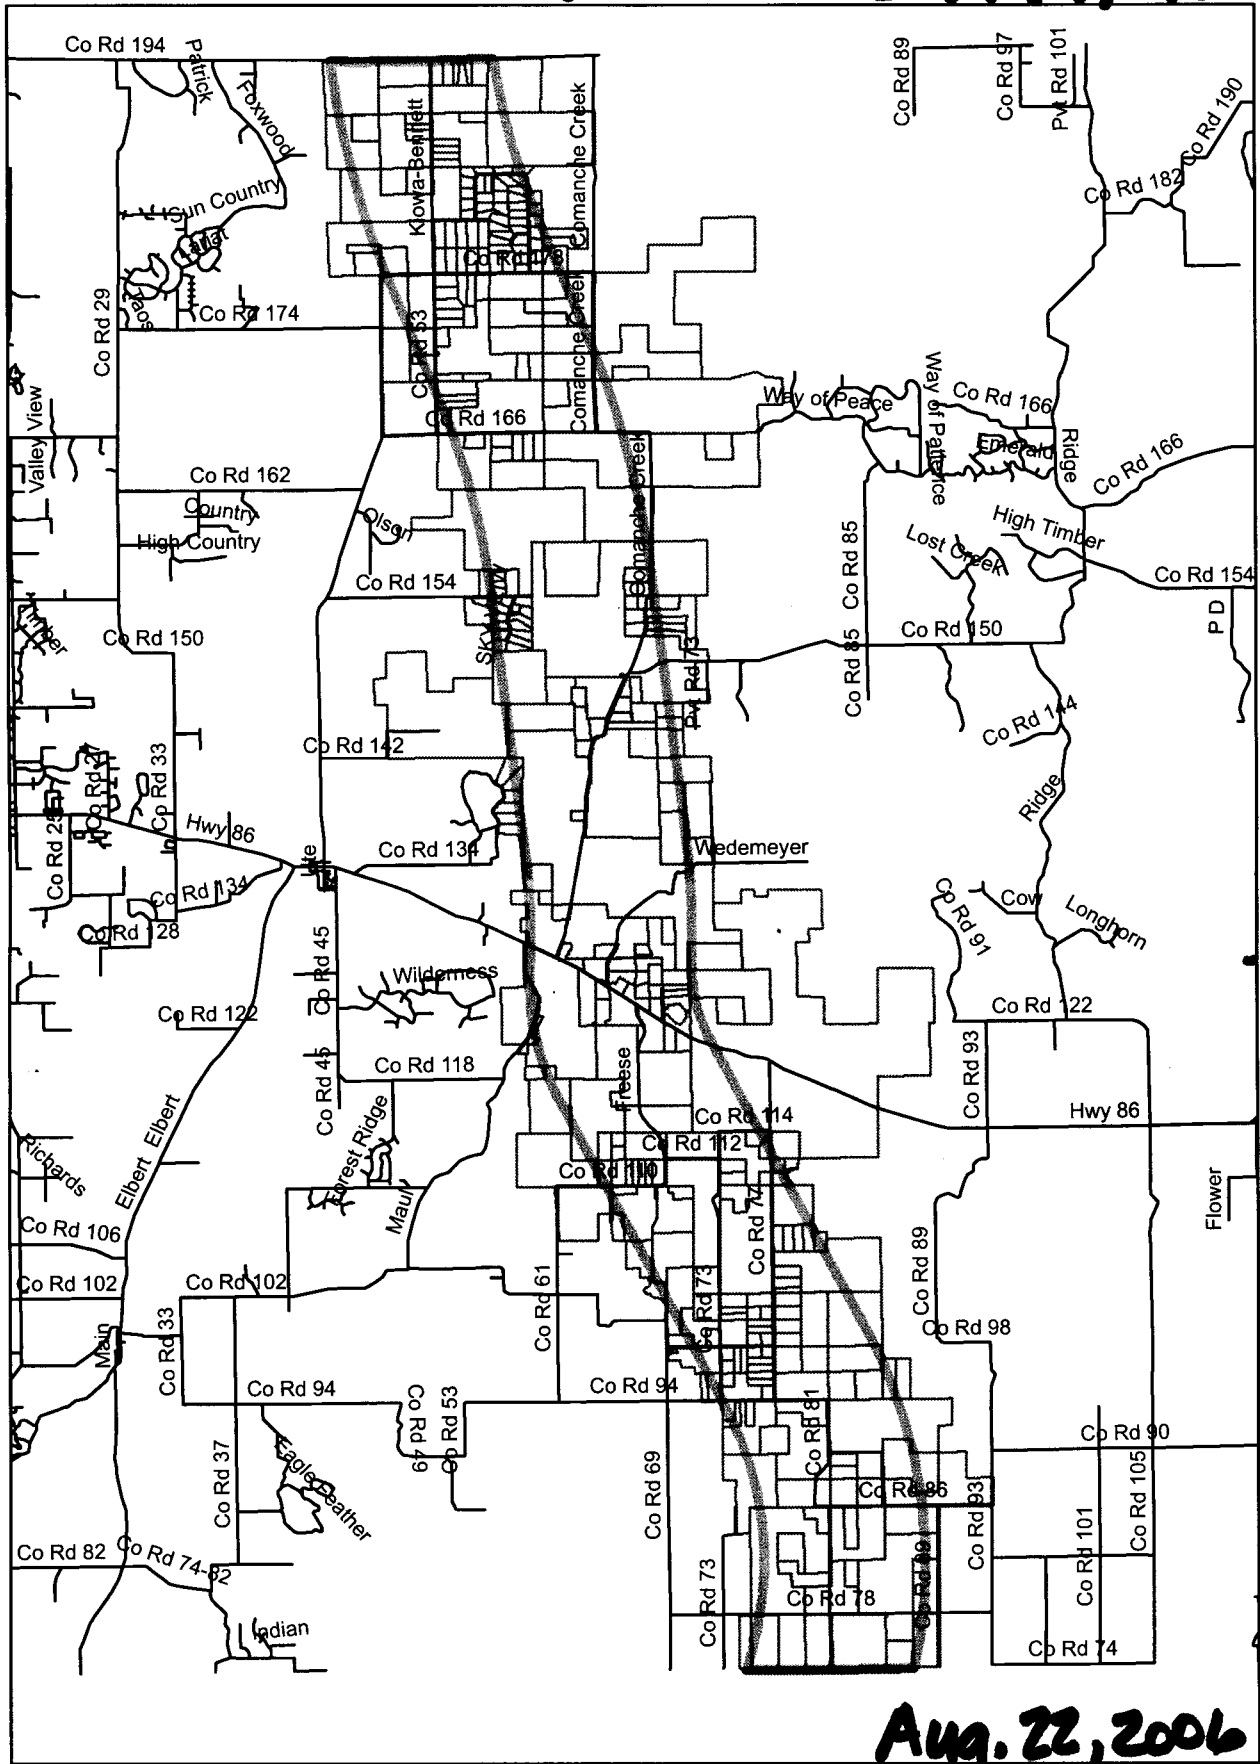

FRONT RANGE TOLL ROAD CORRIDOR -N- ELBERT, CO

Aug. 22, 2006